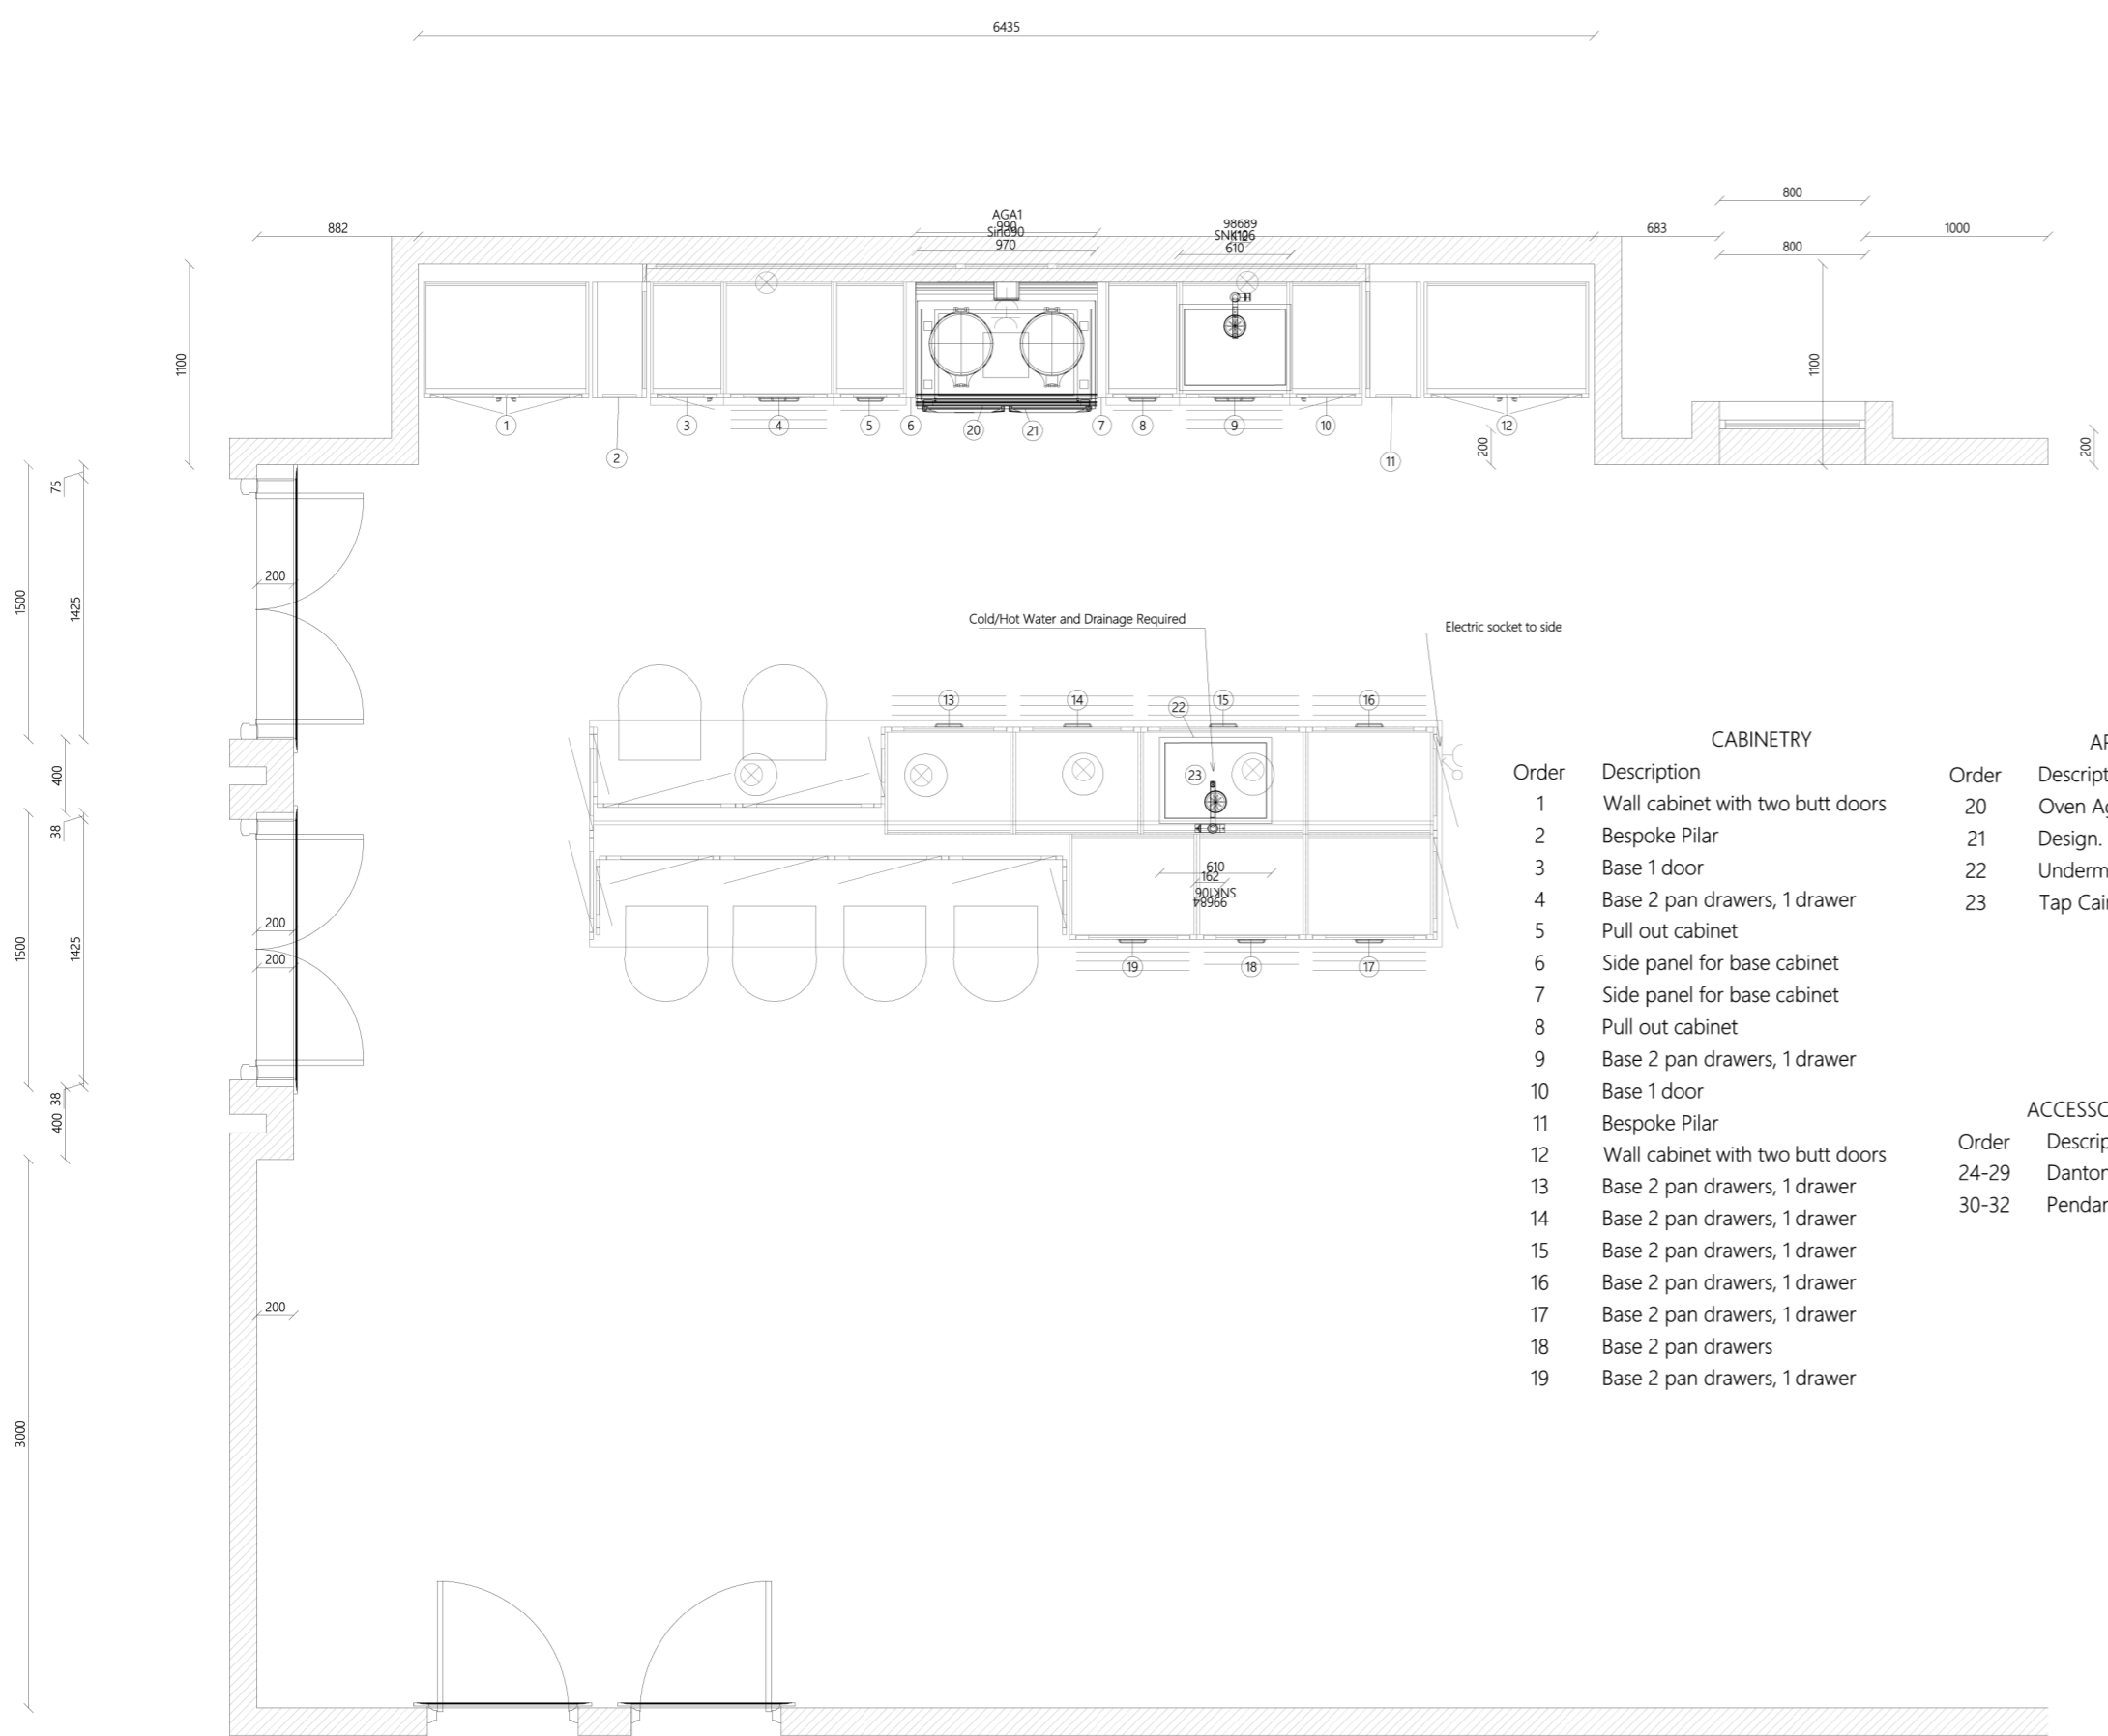

CABINETRY		APPLIANCES	
Order	Description	Order	Description
1	Wall cabinet with two butt doors	20	Oven Aga Cooker, 3
2	Bespoke Pillar	21	Design. Sirio Extract
3	Base 1 door	22	Undermount Sink
4	Base 2 pan drawers, 1 drawer	23	Tap Caiman Osmosis
5	Pull out cabinet		
6	Side panel for base cabinet		
7	Side panel for base cabinet		
8	Pull out cabinet		
9	Base 2 pan drawers, 1 drawer		
10	Base 1 door		
11	Bespoke Pillar		
12	Wall cabinet with two butt doors		
13	Base 2 pan drawers, 1 drawer		
14	Base 2 pan drawers, 1 drawer		
15	Base 2 pan drawers, 1 drawer		
16	Base 2 pan drawers, 1 drawer		
17	Base 2 pan drawers, 1 drawer		
18	Base 2 pan drawers		
19	Base 2 pan drawers, 1 drawer		

ACCESSORIES	
Order	Description
24-29	Dantone Stools
30-32	Pendant Lights